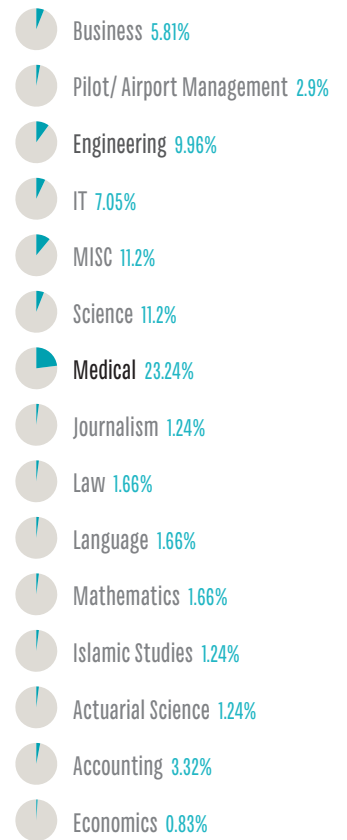

Education Loans 1981-2014

Country of Study

Total No. Students Sponsored: **242**

Field of Study

Country of Residence

Monies Given

TOTAL: £2,109,757
 Approx. amount converted to GBP as of 18/02/2014