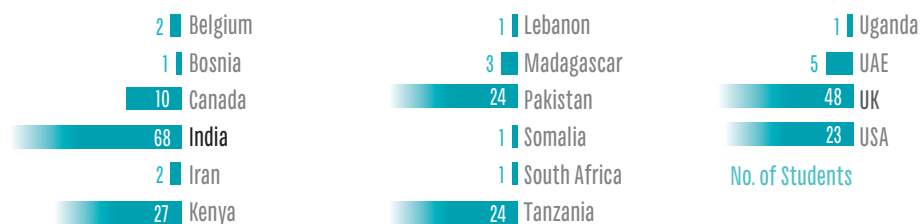

Education Loans 1981-2014

Country of Study

Total No. Students Sponsored: **242**

Field of Study

Country of Residence

Monies Given

TOTAL: £2,109,757
 Approx. amount converted to GBP as of 18/02/2014