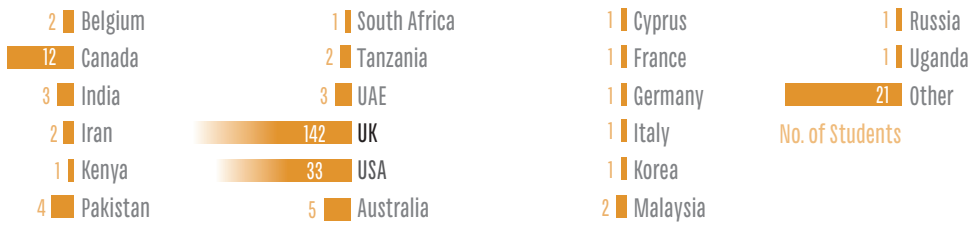

Education Loans 1981-2014

Country of Study

Total No. Students Sponsored: **242**

Field of Study

Country of Residence

Monies Given

TOTAL: £2,109,757
 Approx. amount converted to GBP as of 18/02/2014