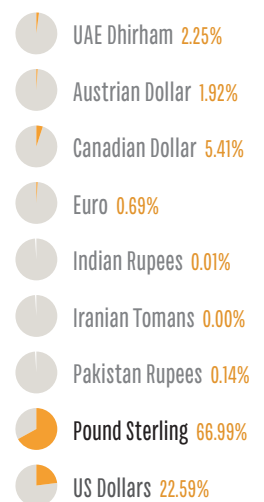

Education Loans 1981-2014

Country of Study

Total No. Students Sponsored: **242**

Field of Study

Country of Residence

Monies Given

TOTAL: £2,109,757
 Approx. amount converted to GBP as of 18/02/2014